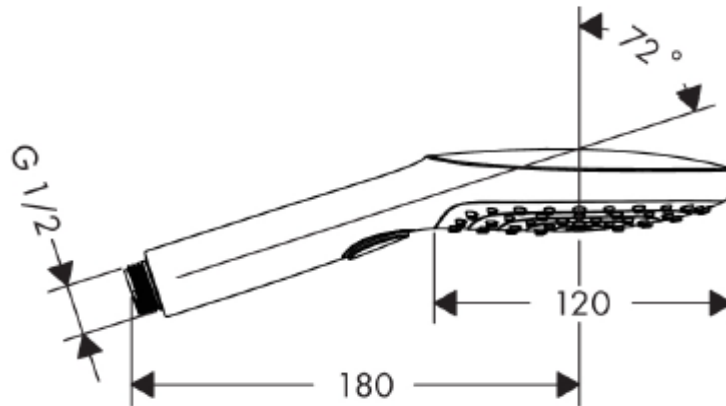

SPECIFICATION SHEET - fittings

BRAND:	hansgrohe	Product Photo:
ORIGIN:	Germany	
SERIES:	Handshowers	
PRODUCT DESCRIPTION:	Raindance Select E 120 3jet handshower • with Rain, RainAir and WhirlAir sprays • Flow rate: 15 l/min. at 3 bar	
MODEL No.	26520 000	
FINISH/COLOUR:	White/Chrome	
DIMENSIONS:		
OPTIONAL MATCHING PARTS:		

Technical Informations: Suitable for continous flow water heater

REMINDER:	Pipe flushing must be done before faucets are installed. Failure to do so voids the warranty.
	Do not use cleaners containing abrasive cleansers, ammonia, bleach, acids, waxes, alcohol, solvents or other products not recommended for chrome.
	All information is for reference only, installation shall always be based on the actual product delivered.